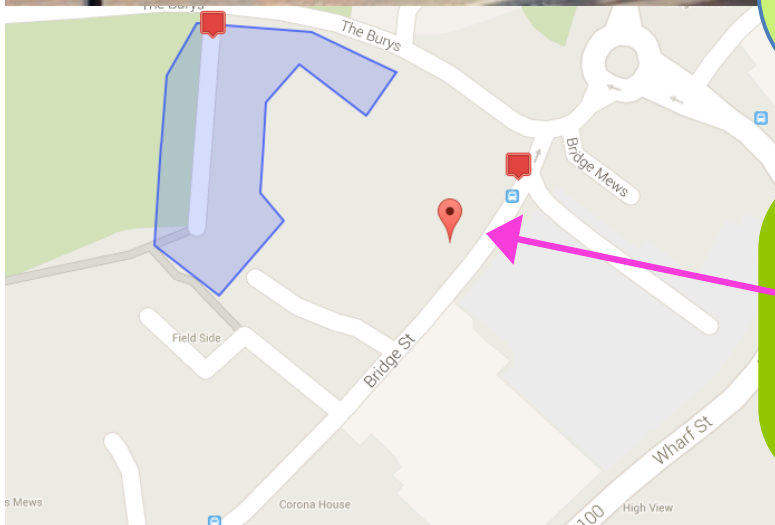

Godalming Borough  
Hall  
Bridge Street  
Godalming  
Surrey  
GU7 1HR

GODALMING BOROUGH  
HALL  
Here!

## GODALMING BOROUGH HALL

### THE HEART OF A BEAUTIFUL HISTORIC MARKET TOWN

The area highlighted in blue shows the nearest car park which is a minutes walk around the back of the hall, charging just 50p per 2 hours with a maximum of around £4.20. This car park is by far one of the cheaper ones at our locations. There is limited unloading space by both front and rear entrances but there will be a Mynt team member on hand to help carrying so we can move cars on as soon as possible (prices correct in 2014.)