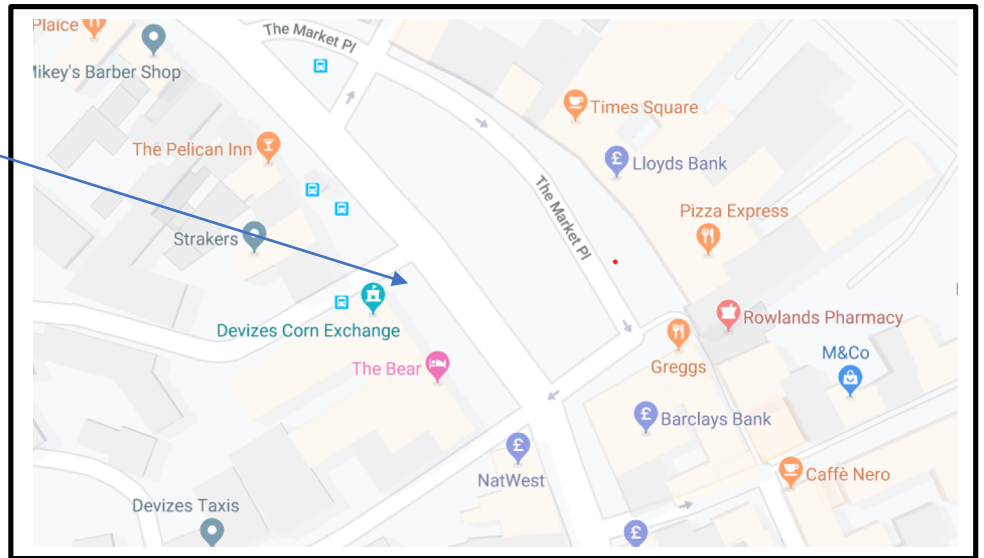

Ceres Hall
Devizes Corn Exchange
The Market Place,
Devizes
SN10 1HS

Devizes Corn Exchange

Devizes Car Parks

Wharf street car park: Wharf St, Devizes
SN10 1EA. £6.70/day

Sheep Street Car park: 16 Sheep St,
Devizes SN10 1LF. £6.70/day

Unloading and loading is right outside the Corn Exchange front door on 'The market place'. Once the vehicle is empty, stall holders must move their vehicles to one of the many nearby council car parks. If stall holders require a longer time to unload then there is limited parking for a small fee, in 'The Market Place' itself, this being just a short walk of the Corn Exchange.